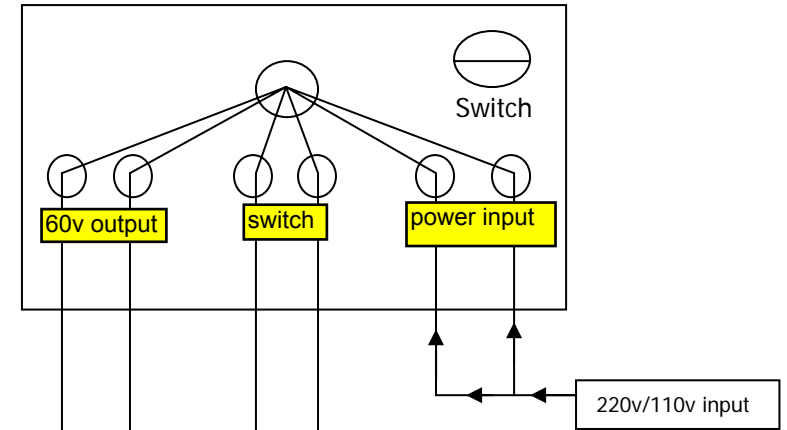

SMART GLASS/FILM PANEL

Transformer (220VAC/110VAC-60VAC)

Remote control