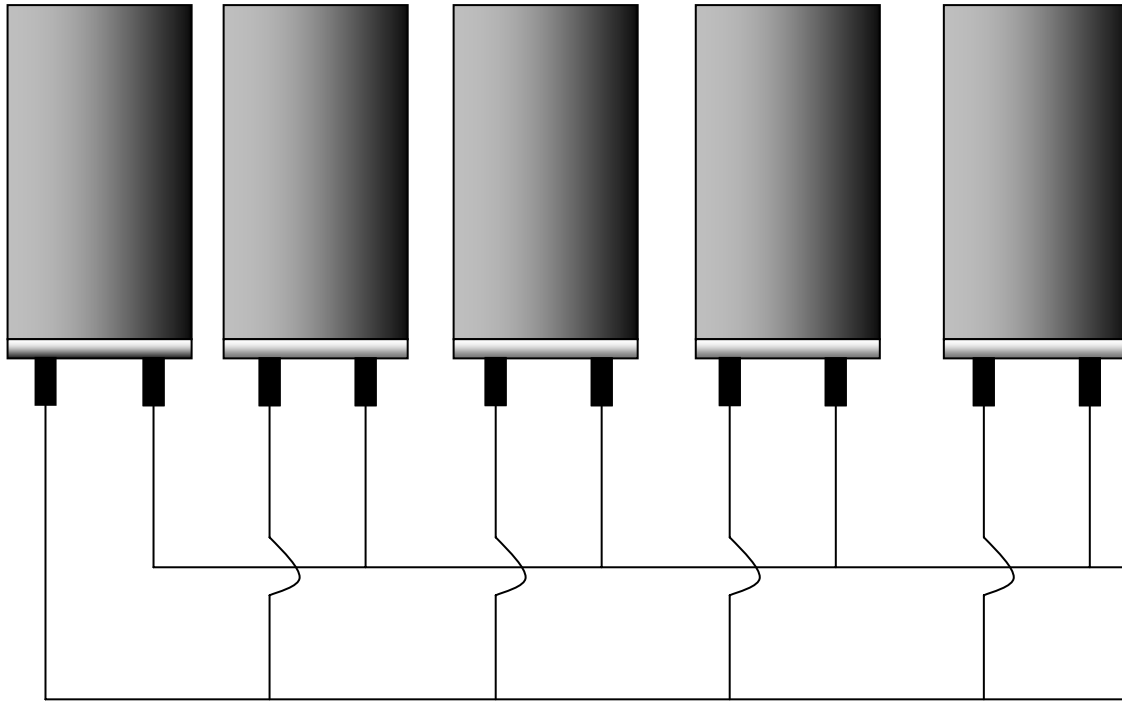

SMART GLASS/FILM PANEL

Transformer (220VAC/110VAC-60VAC)

Remote control