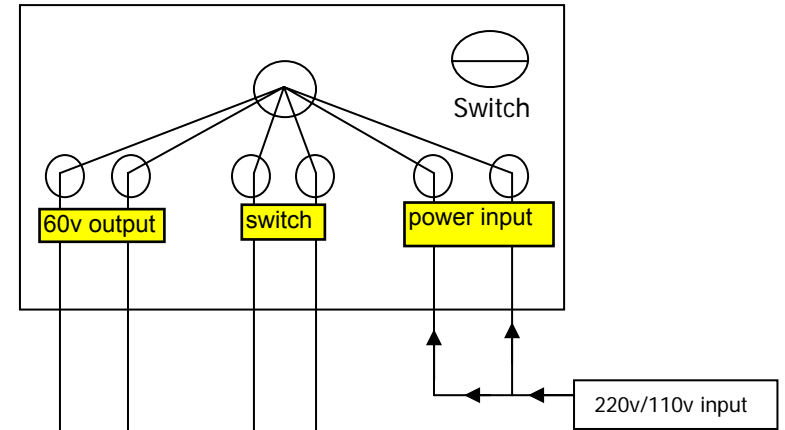

SMART GLASS/FILM PANEL

Transformer (220VAC/110VAC-60VAC)

Remote control